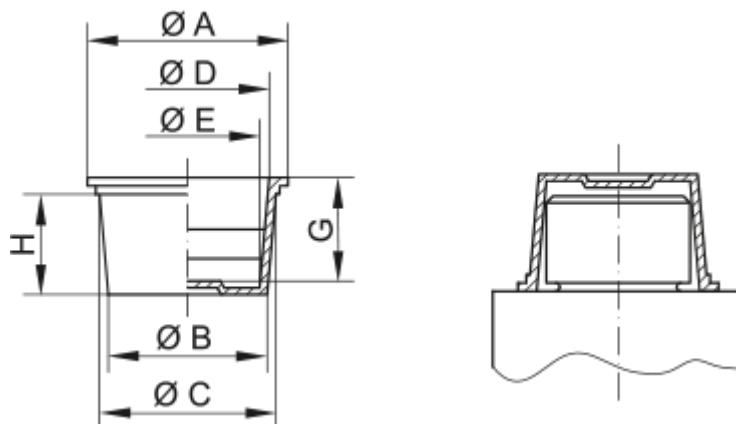

Data Sheet

Article number: 59GPN610U14

Description: KLEE Universal plugs GPN 610 U - (\varnothing 16,3-18,6/ \varnothing 17-14,7)

Measures

A = 22

B = 16.3

C = 18.6

D = 17

E = 14.7

G = 13

H = 13